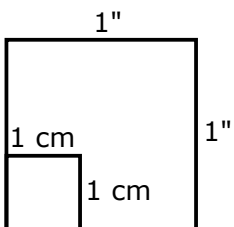

Muumade's Free Template for a Decorative Christmas Ball Cover

Scale for Printing

4-cm (1.57") diameter ball = 67%

6-cm (2.36") diameter ball = 100%

Measure this square
to check the scale.

Muumade's Free Template for a Decorative Christmas Ball Cover

Scale for Printing

4-cm (1.57") diameter ball = 67%

6-cm (2.36") diameter ball = 100%

Measure this square
to check the scale.